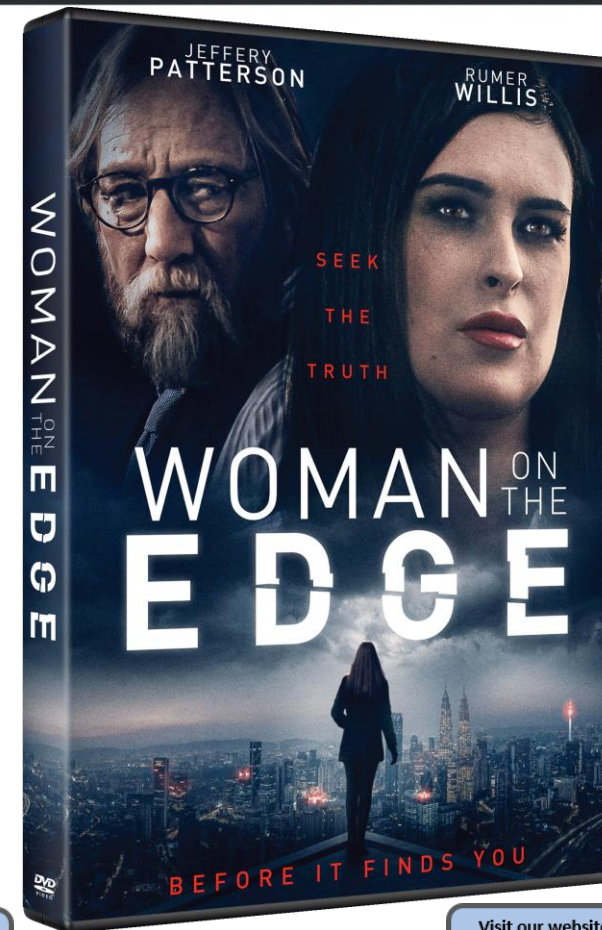

Synopsis:

Following the suicide of her sister, an investigative journalist discovers that it may be linked to a number of recent murders that are set up to look like suicides.

Selling Points:

- Stars Rumer Willis from “Once Upon a Time in Hollywood’, TV’s ‘Empire’ and ‘The House Bunny.’
- Rumer Willis was also on the first season of ‘The Masked Singer’, coming in fifth place.
- Also stars former model and actress Angie Everhart from “Bordello of Blood” & “Take Me Home Tonight”
- Also stars Jeffery Patterson known for ‘Finding Harmony’, ‘Extraction’, ‘Hot Bath and a Stiff Drink’

Jeffrey Patterson

Rumer Willis

Angie Everhart

Click here to watch a trailer or clip!

Visit our website for additional product details.

<u>Title</u>	<u>UPC</u>	<u>Item #</u>	<u>Format</u>	<u>Genre</u>	<u>SRP</u>	<u>Aspect Ratio</u>	<u>Rating</u>	<u>Runtime</u>	<u># Disc</u>
Woman On The Edge	683904707796	70779	DVD	Thriller	\$19.98	Widescreen	Not Rated	1 hr 33 min	1