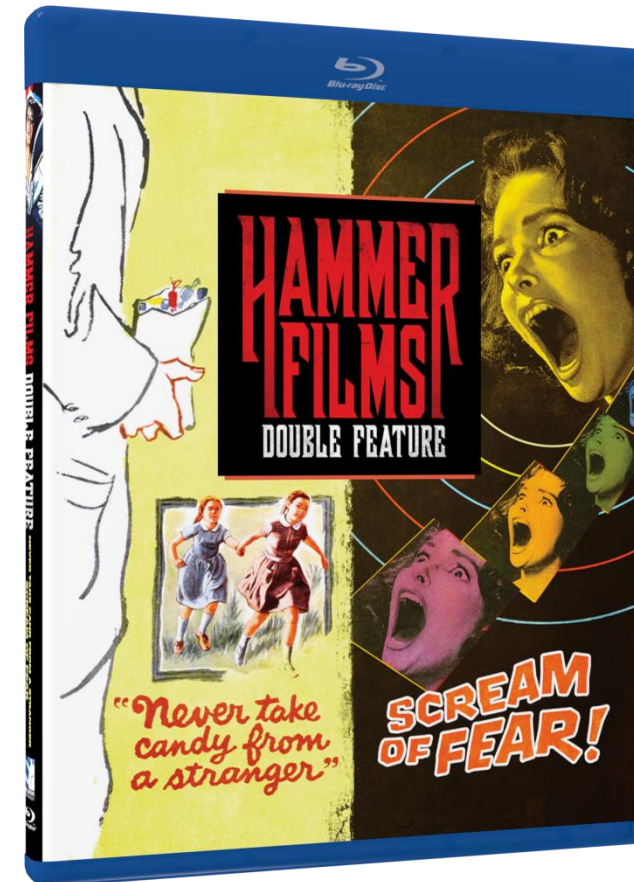

Synopsis:

**Never Take Candy From a Stranger
(1960) - B&W - Not Rated**

Gwen Watford, Patrick Allen, Felix Aylmer, Niall MacGinnis

A serious and horrifying chiller about a small town terrorized by an elderly child molester luring young girls into his mansion with sweets, but no official will stop the perverse man because of his powerful family until it's too late.

Scream of Fear

(1961) – B&W – Not Rated

Susan Strasberg, Ronald Lewis, Ann Todd, Christopher Lee, John Serret, Leonard Sachs

A young wheelchair-bound woman returns to her father's estate to find he's away on business, but she keeps seeing his dead body in various places. Her stepmother and other house guests employ a plan to drive her insane and take her inheritance.

Target Audience: Hammer Horror Fans

Notable Cast/Crew: Christopher Lee

Key selling points:

<u>Title</u>	<u>UPC</u>	<u>Item #</u>	<u>Format</u>	<u>Genre</u>	<u>SRP</u>	<u>Cost</u>	<u>Rating</u>	<u>Runtime</u>	<u># Disc</u>
Hammer Film Double Feature Vol. 4 - BD - Never Take Candy From a Stranger, Scream of Fear	683904633118	63311	Blu-Ray	Horror	\$14.98	TBD	NR	2 hr 52 min	1